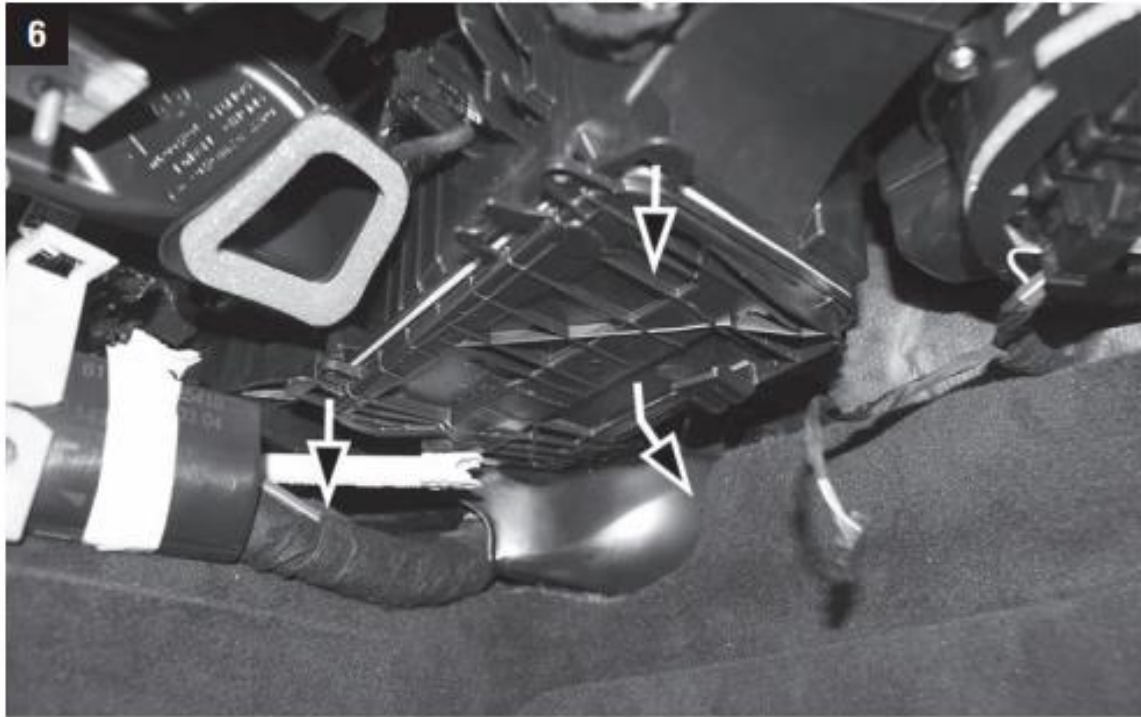

CABIN AIR FILTER – INSTALLATION INSTRUCTIONS

Part No.: PC99244X

Est. Installation Time: less than 20 mins

BMW OE: 64 11 9 366 401, 64 11 6 996 208, 64 11 9 366 402

This is only a guide and may not be for exact model. See Owner's manual and/or local mechanic for exact instructions for the particular model.