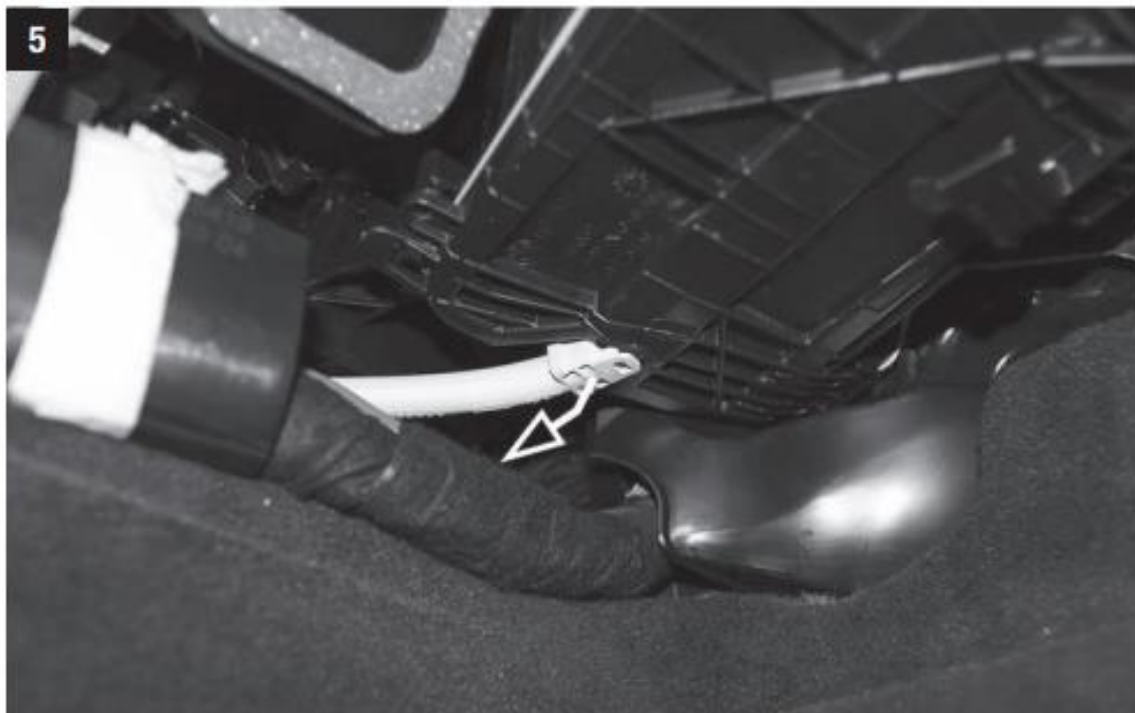

CABIN AIR FILTER – INSTALLATION INSTRUCTIONS

Part No.: PC99244X

Est. Installation Time: less than 20 mins

BMW OE: 64 11 9 366 401, 64 11 6 996 208, 64 11 9 366 402

This is only a guide and may not be for exact model. See Owner's manual and/or local mechanic for exact instructions for the particular model.