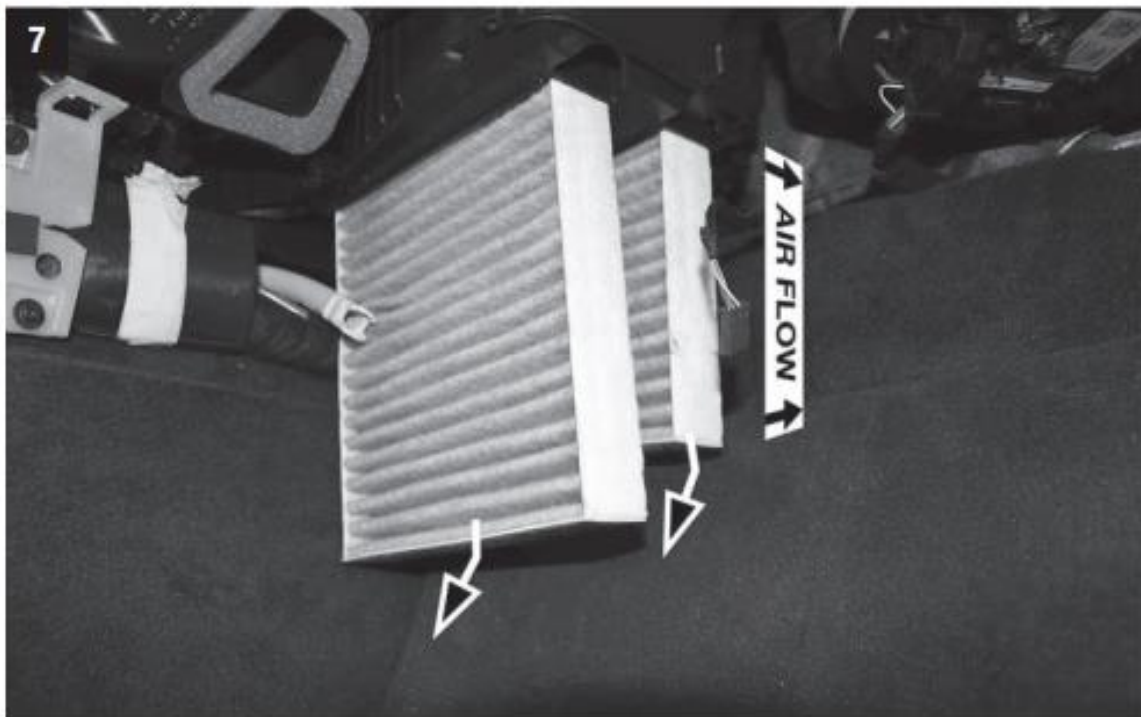

CABIN AIR FILTER – INSTALLATION INSTRUCTIONS

Part No.: PC99244X

Est. Installation Time: less than 20 mins

BMW OE: 64 11 9 366 401, 64 11 6 996 208, 64 11 9 366 402

This is only a guide and may not be for exact model. See Owner's manual and/or local mechanic for exact instructions for the particular model.