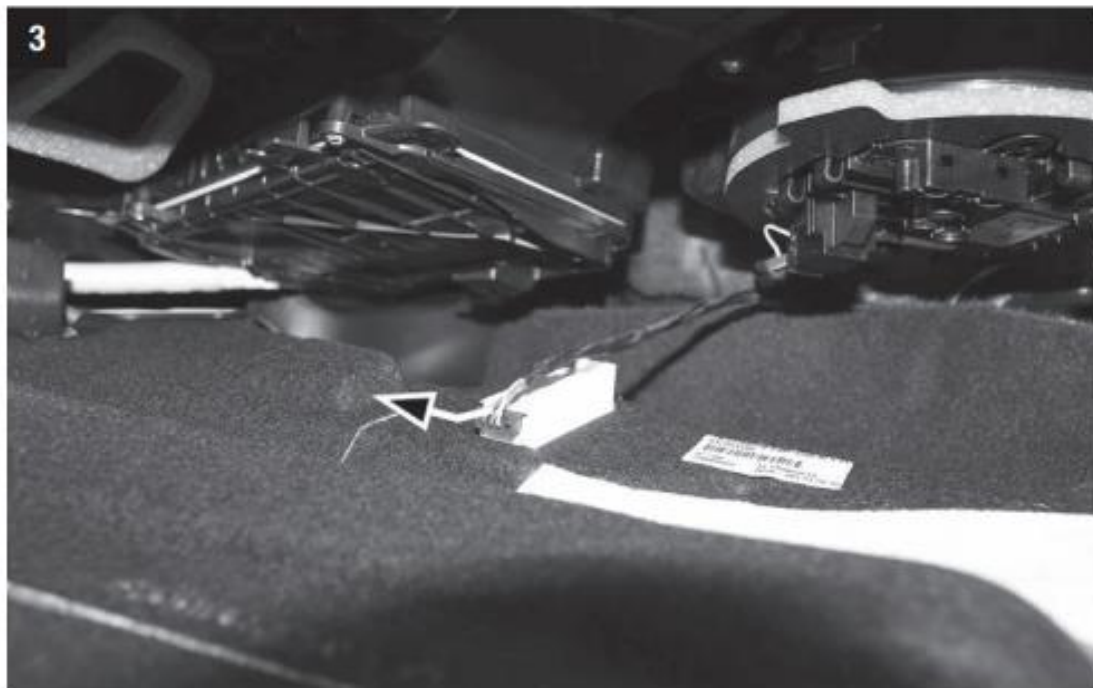

CABIN AIR FILTER – INSTALLATION INSTRUCTIONS

Part No.: **PC99244X**

Est. Installation Time: **less than 20 mins**

BMW OE: 64 11 9 366 401, 64 11 6 996 208, 64 11 9 366 402

This is only a guide and may not be for exact model. See Owner's manual and/or local mechanic for exact instructions for the particular model.