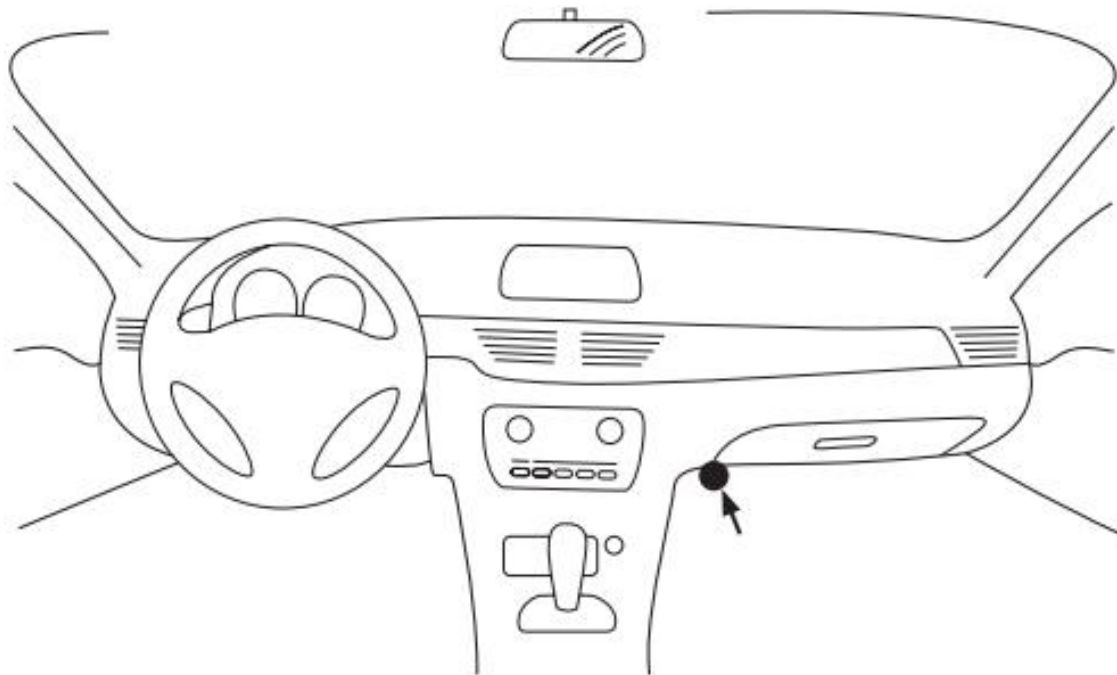

CABIN AIR FILTER – INSTALLATION INSTRUCTIONS

Part No.: **PC99244X**

Est. Installation Time: **less than 20 mins**

BMW OE: 64 11 9 366 401, 64 11 6 996 208, 64 11 9 366 402

This is only a guide and may not be for exact model. See Owner's manual and/or local mechanic for exact instructions for the particular model.