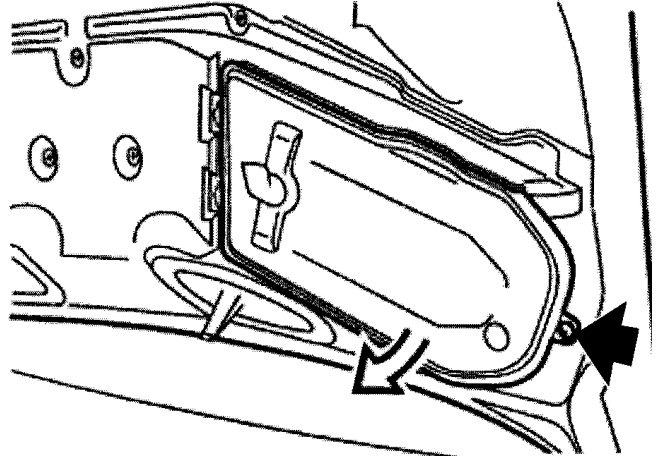

# CABIN AIR FILTER – INSTALLATION INSTRUCTIONS

Part No.: **PC5769X** Est. Installation Time: **less than 20 min.**

BMW 7 Series (1995-01)

OEM No 64 31 9 069 926

The cabin air filter is located under the hood

1. Open the hood and locate the cabin filter housing. **It is located on underside of hood. Unfasten screw and fold open cover**

2. Remove the clip and open the cover
3. **Remove clips securing the filter, Lift out filter to one side and pull out**
4. **Clean the filter housing and cover**
5. **Install the new filter**
6. **Reverse removal procedure above**